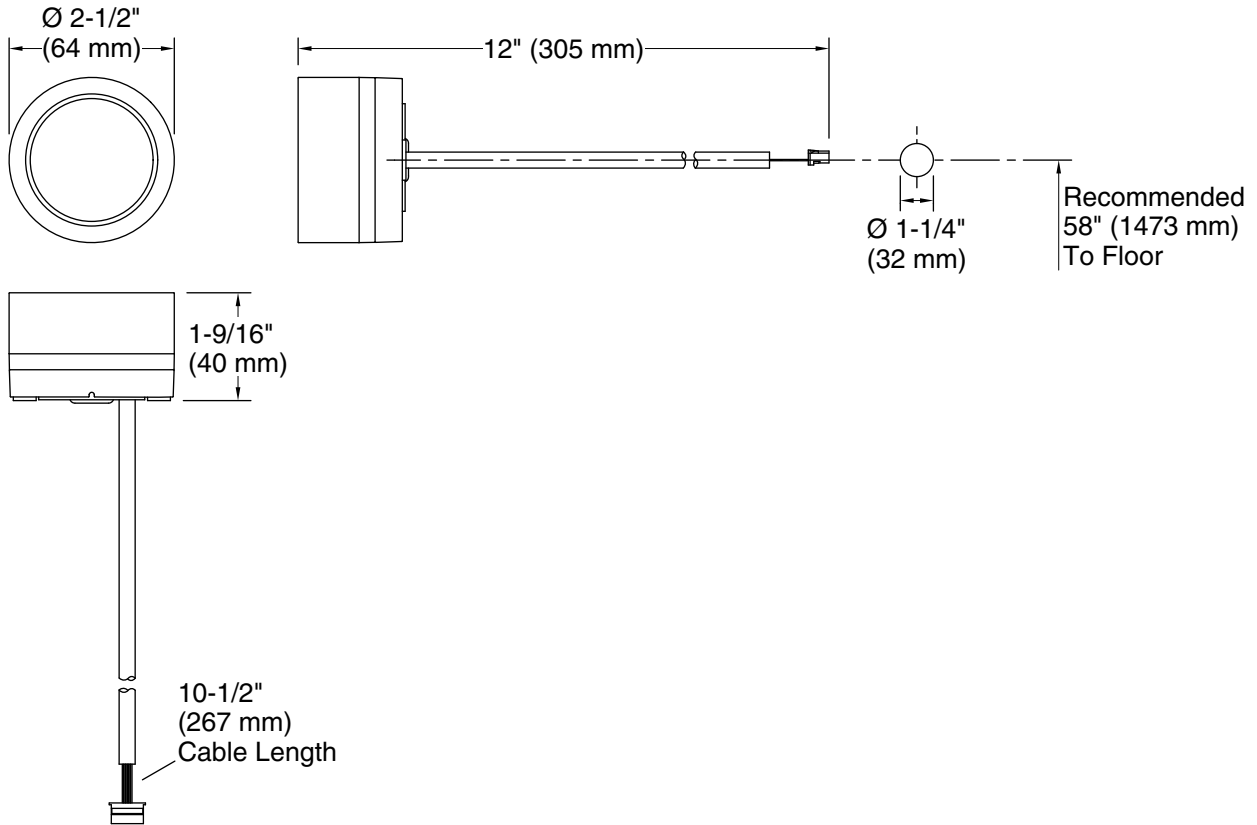

### Technical Information

All product dimensions are nominal.

Drain included:	No
Bluetooth® range:	32 ft (9.8 m)
Bluetooth® version:	4.1
Max. Ambient temp:	125°F (51.7°C)
Min. Operating temp:	86°F (30°C)
Max. Operating temp:	120°F (48.9°C)
Max. Relative humidity condensing:	100%